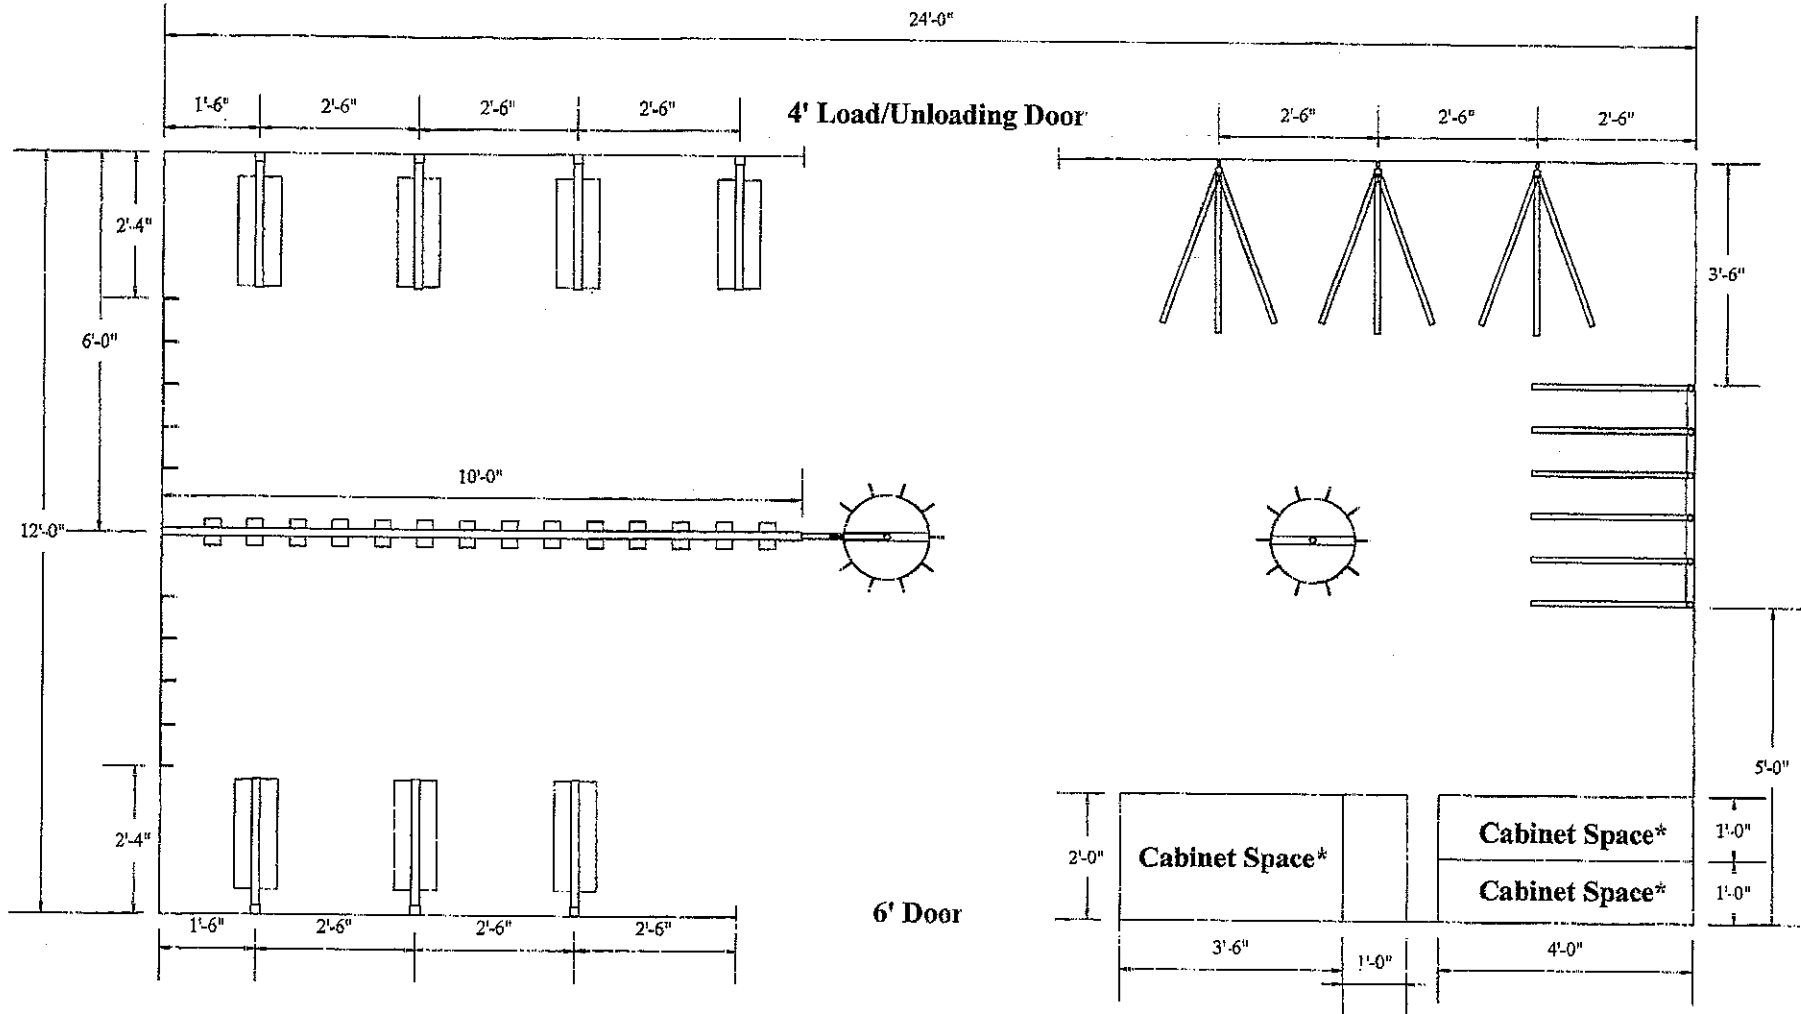

24-1201AD Tack Room (24' X 12')

Legend

-  Wall Mount 3 Tier Saddle Rack (G)
-  10 Arm Saddle Pad/Blanket Rack (C)
-  Wall Mount Rotary Utility Rack (H)
-  6 Arm Stable Blanket Rack (D)
-  Free Standing Rotary Utility Rack (K)
-  Wall Mount Utility Rack (E)
-  4 Tier Double Sided Bolt Down Bridle Rack (I)

*Cabinets not included