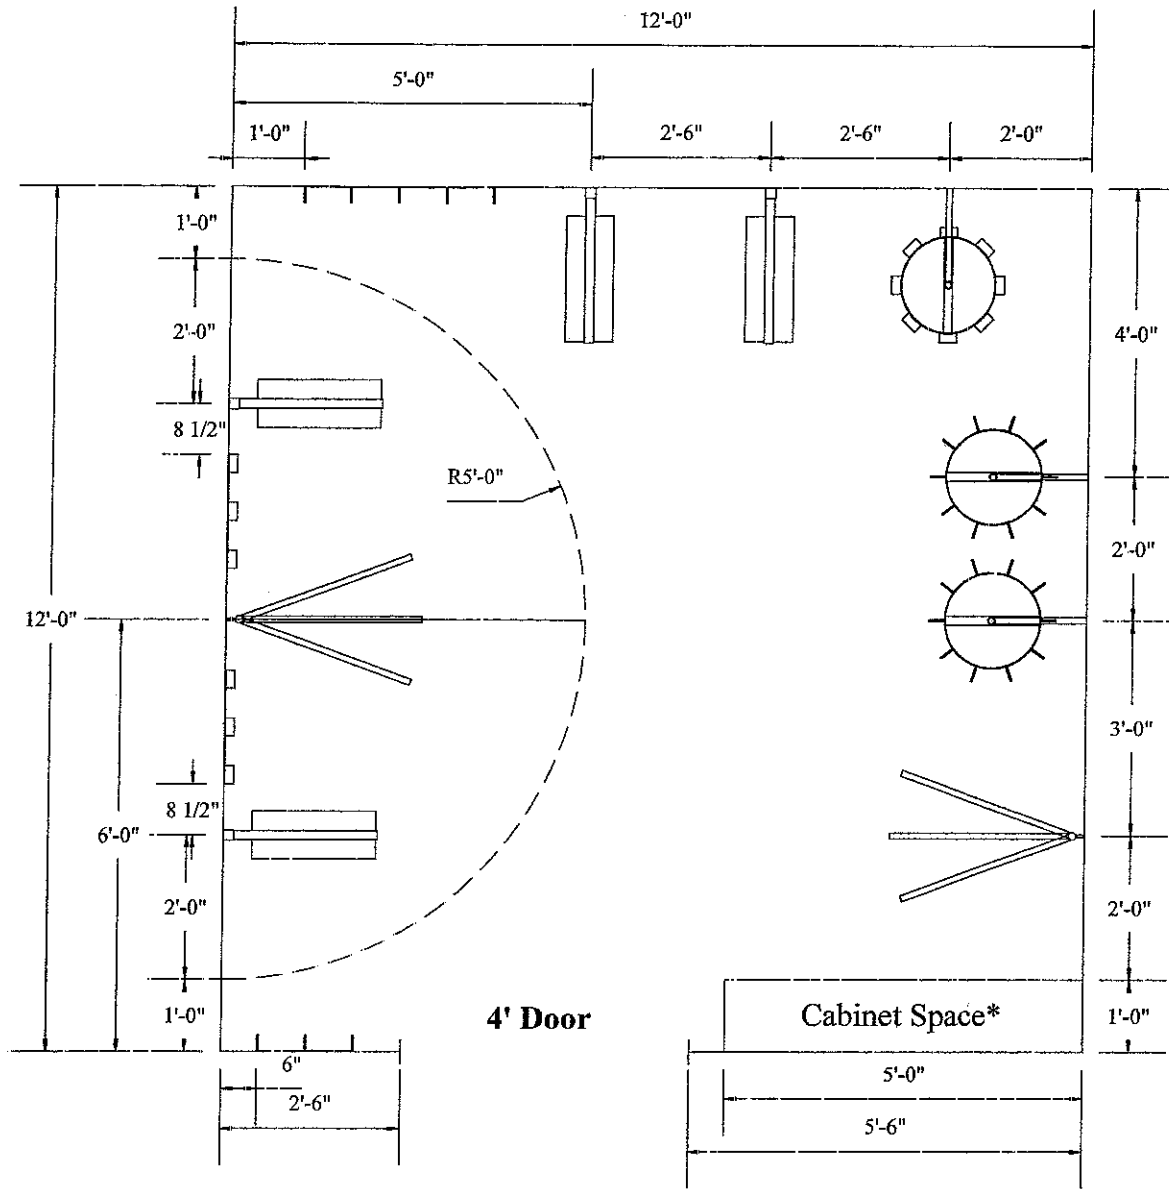

12-1205AD Tack Room (12' X 12')

Legend

-  Wall Mount 3 Tier Saddle Rack (G)
-  Wall Mount Rotary Utility Rack (H)
-  Wall Mount Rotary Headstall Rack (A)
-  Rotating Wall
-  10 Arm Saddle Pad/Blanket Rack (C)
-  Wall Mount Bridle Rack (F)
-  Wall Mount Utility Rack (E)

*Cabinets not included