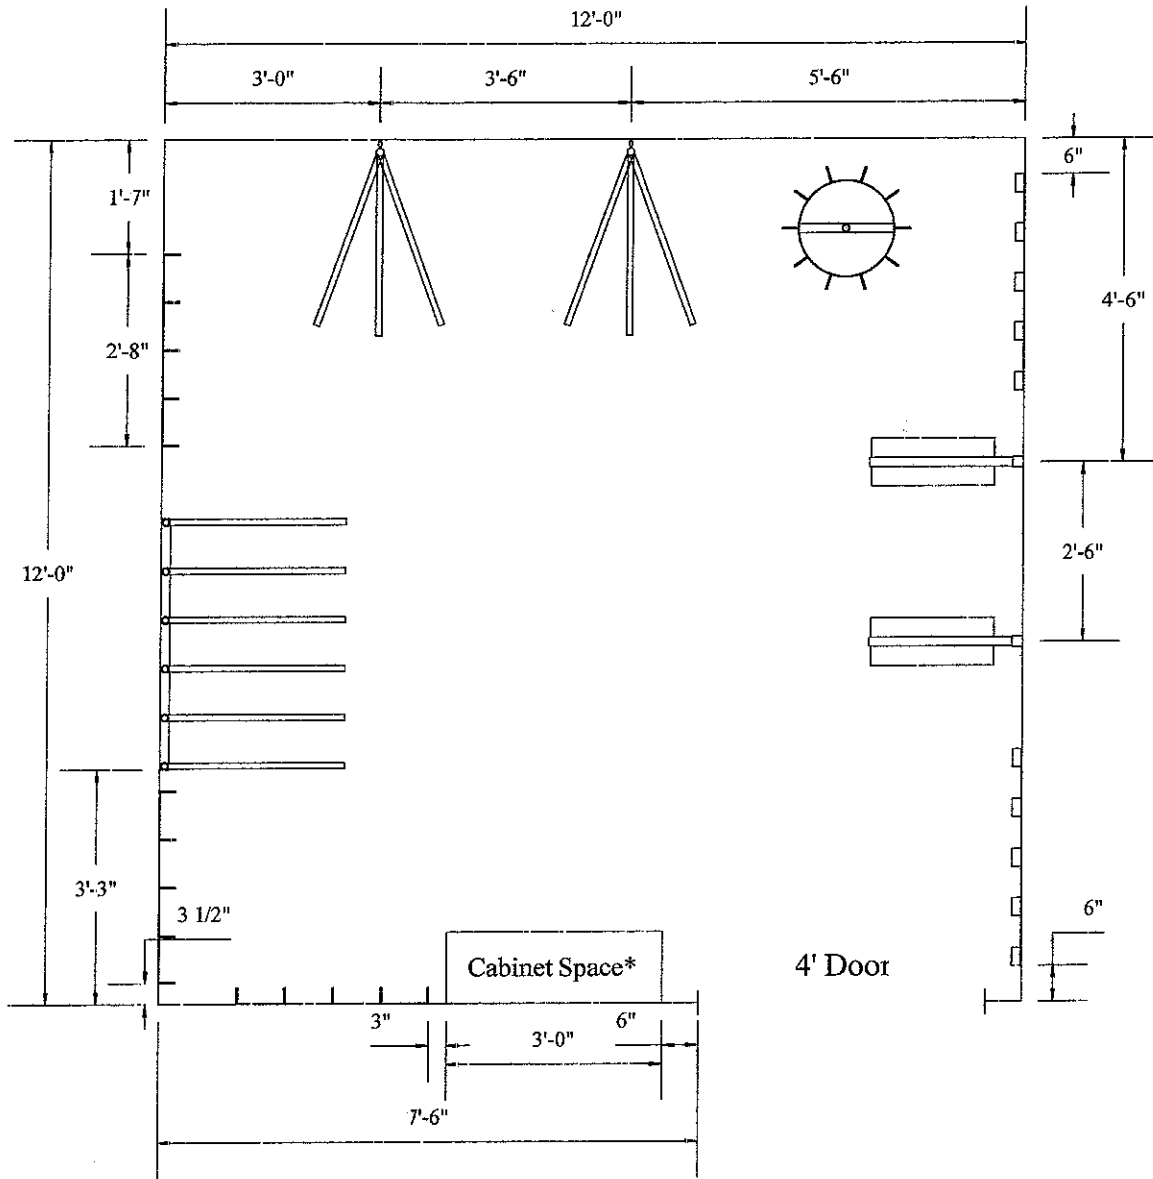

12-1204AD Tack Room (12' X12')

Legend

-  Wall Mount 3 Tier Saddle Rack (G)
-  10 Arm Saddle Pad/Blanket Rack (C)
-  Free Standing Rotary Utility Rack (K)
-  6 Arm Stable Blanket Rack (D)
-  Wall Mount Utility Rack (E)
-  Wall Mount Bridle Rack (F)

*Cabinets not included