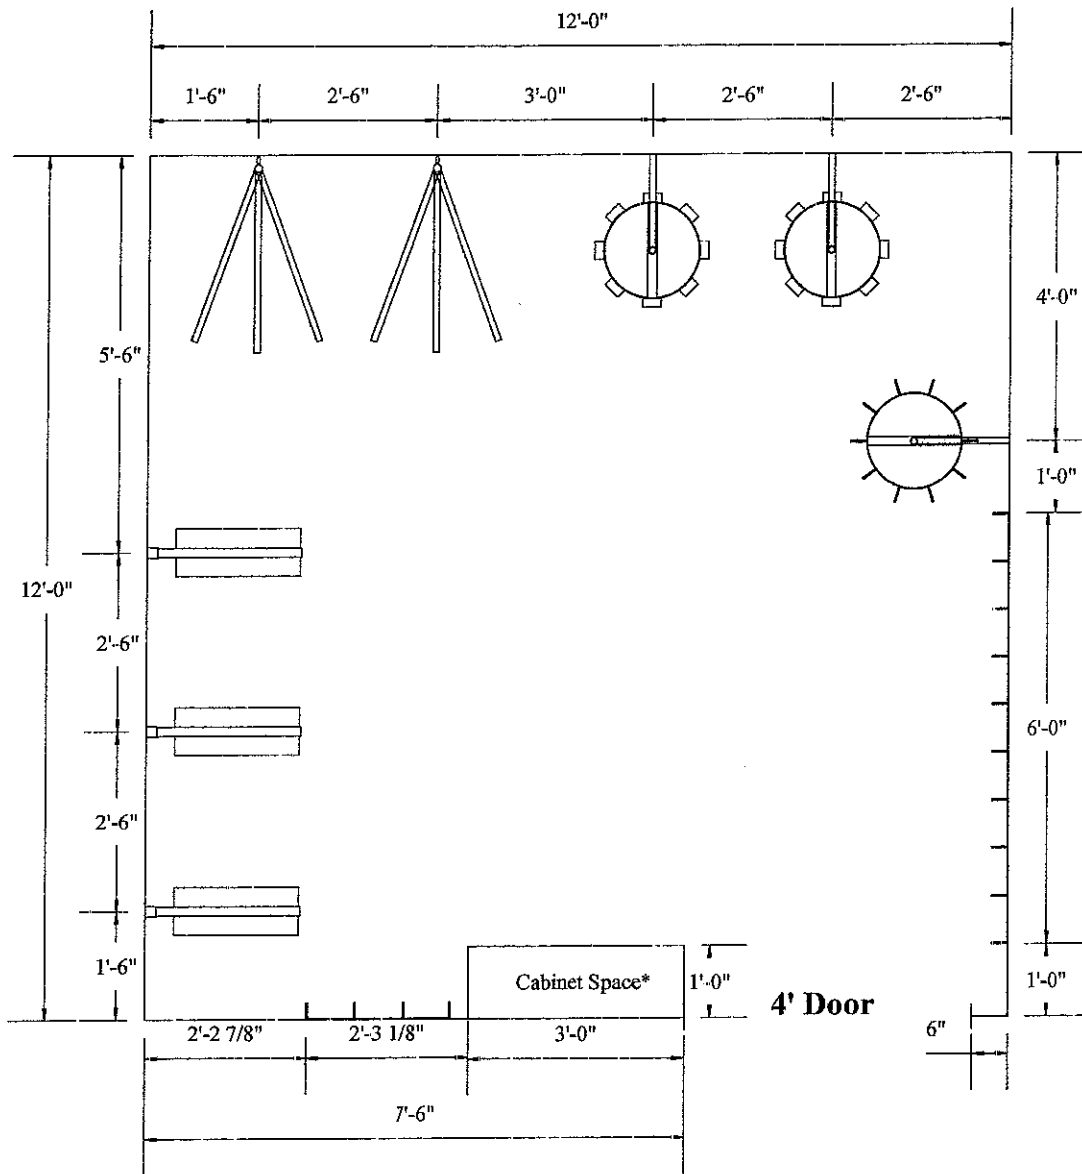

12-1203AD Tack Room (12' X 12')

Legend

- | | | | |
|---|--------------------------------------|--|------------------------------------|
|  | Wall Mount 3 Tier Saddle Rack (G) |  | 10 Arm Saddle Pad/Blanket Rack (C) |
|  | Wall Mount Rotary Headstall Rack (A) |  | Wall Mount Utility Rack (E) |
|  | Wall Mount Rotary Utility Rack (H) | | |

*Cabinets not included