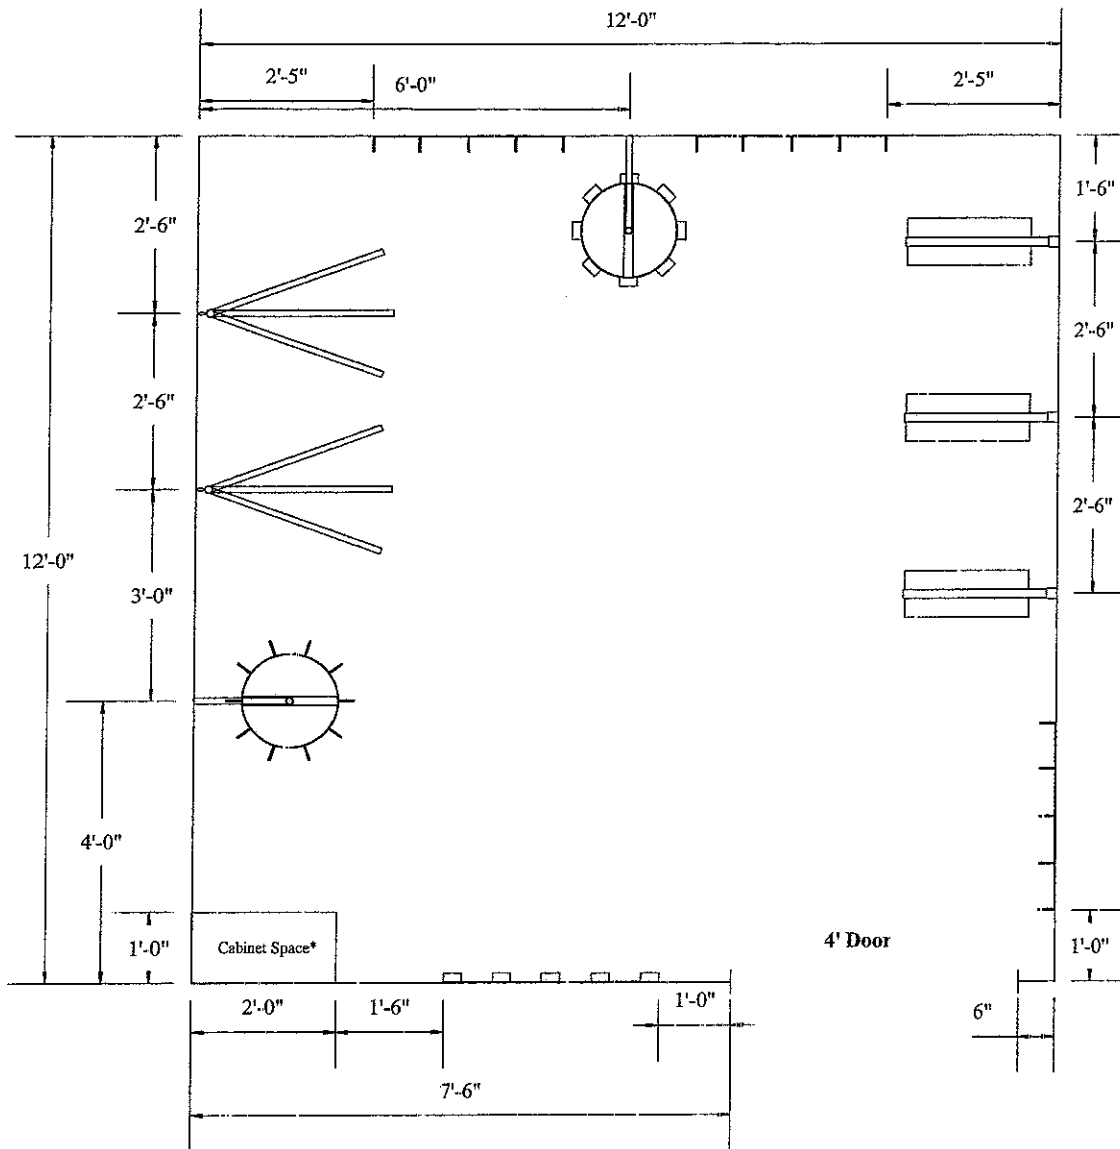

# 12-1202AD Tack Room (12' X 12')

## Legend

-  Wall Mount 3 Tier Saddle Rack (G)
-  10 Arm Saddle Pad/ Blanket Rack (C)
-  Wall Mount Rotary Utility Rack (H)
-  Wall Mount Rotary Headstall Rack (A)
-  Wall Mount Utility Rack (E)
-  Wall Mount Bridle Rack (F)